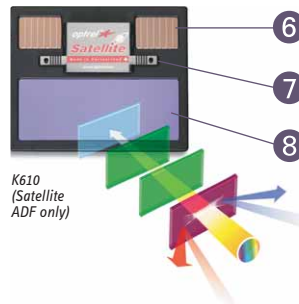

1. **Adjustable Sensor Bar** Eliminate the effects of ambient light. Simply slide the sensor bar up and the angle of detection will open from 60 degrees to 120, which optimizes performance during low current and over-the-head welding. Keep the sensor bar down and reduce the chances of a nearby arc darkening your lens.
2. **Eye Protection** Several LCDs and special filters provide permanent Shade 14 protection from dangerous UV and IR radiation, even in the bright state.

K610 (Satellite ADF only)