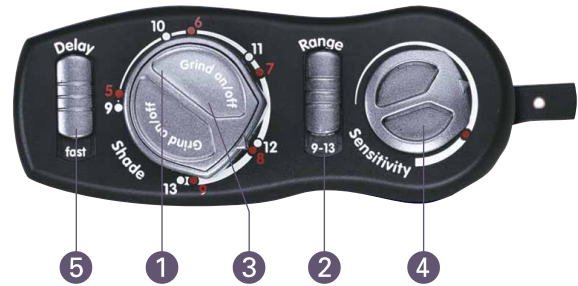

Auto-Darkening Welding Helmets

EYE & FACE PROTECTION

RESPIRATORY PROTECTION

INSTRUMENTATION

HAND & ARM PROTECTION

HEARING PROTECTION

FALL PROTECTION

HARLEY-DAVIDSON®

Optrel Satellite™

- Variable shades: 5-13
- Solar powered
- All adjustment controls on outside of helmet
- Dark-to-light delay switch – select fast or slow
- Push button for fixed shade grinding
- Patented telescoping headgear
- Long-life, easy-to-change cover plate design with seal
- Two-year warranty on ADF filter

Item #	Description	Color
K600	Complete Optrel Satellite Helmet	Black
K601	Complete Optrel Satellite Helmet	Blue
K602	Complete Optrel Satellite Helmet	Silver
K603	Complete Optrel Satellite Helmet	Green
K604	Complete Optrel Satellite Helmet	Cosmic Copper

Take control of your productivity.

Remove your helmet only when you want to.

Auto-darkening filter technology, combined with easily accessible external controls, eliminates the need for helmet removal.