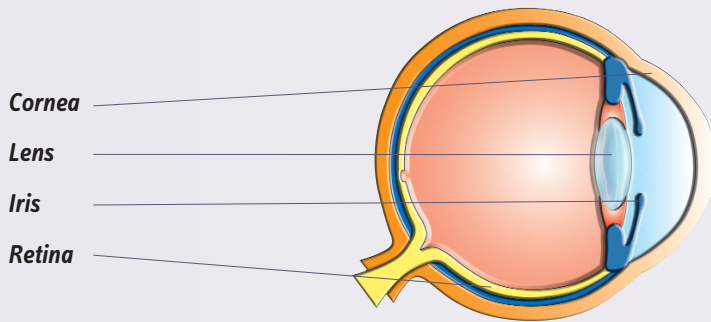

Reference: Welding Protection

The Eyes Are Particularly Vulnerable

The eye is a particularly sensitive organ that can suffer untreatable damage from welding accidents. It is essential that special attention be given to eye protection. Risks include:

- Mechanical injury caused by impact or particles
- Radiation injury from infrared, ultraviolet or laser radiation
- Electrical injury caused by electrical arc or short circuit
- Thermal injury from contact with hot liquid, molten metal or flames

DIAGRAM OF THE HUMAN EYE

The cornea, lens, iris and retina of the eye are all subject to permanent damage during all welding procedures.