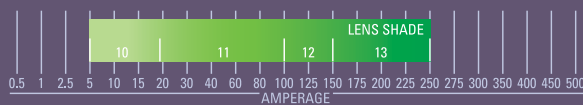

Welding Lens Shade Recommendations

TIG-WELDING