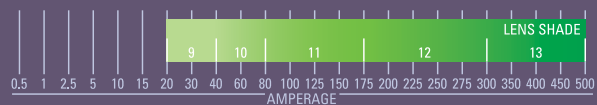

STICK/ARC WELDING